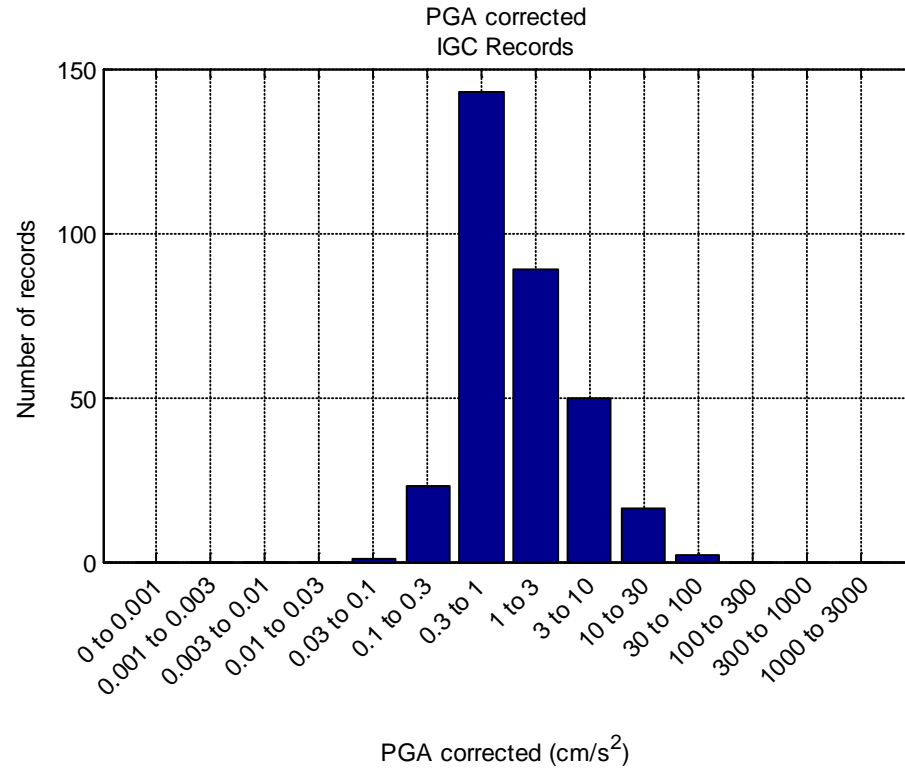

## **STRONG-MOTION NETWORK OF CATALONIA (IGC)**

In 2012  
 15 real time stations  
 2 local stations

Devices: Guralp CMG-5 + GPS + ADSL

- ✓ Communications systems: ADSL (Internet), Government intranet or Wimax.
- ✓ Continuous real-time data reception of accelerometric stations at 200 sps

| Period    | Number of seisms | Magnitude | Number records | Number stations |
|-----------|------------------|-----------|----------------|-----------------|
| 1996-2008 | 71               | 1.0 - 5.2 | 345            | 10              |