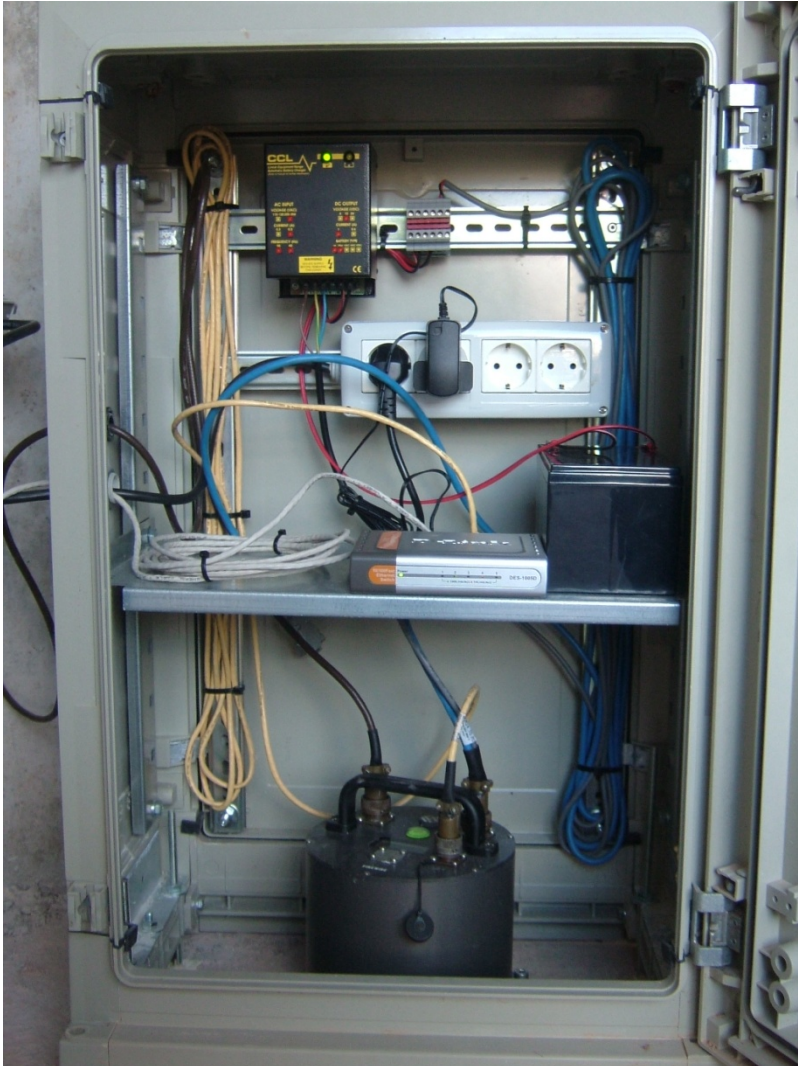

## **STRONG-MOTION NETWORK OF CATALONIA (IGC)**

In 2012  
 15 real time stations  
 2 local stations

Devices: Guralp CMG-5 + GPS + ADSL

- ✓ Communications systems: ADSL (Internet), Government intranet or Wimax.
- ✓ Continuous real-time data reception of accelerometric stations at 200 sps