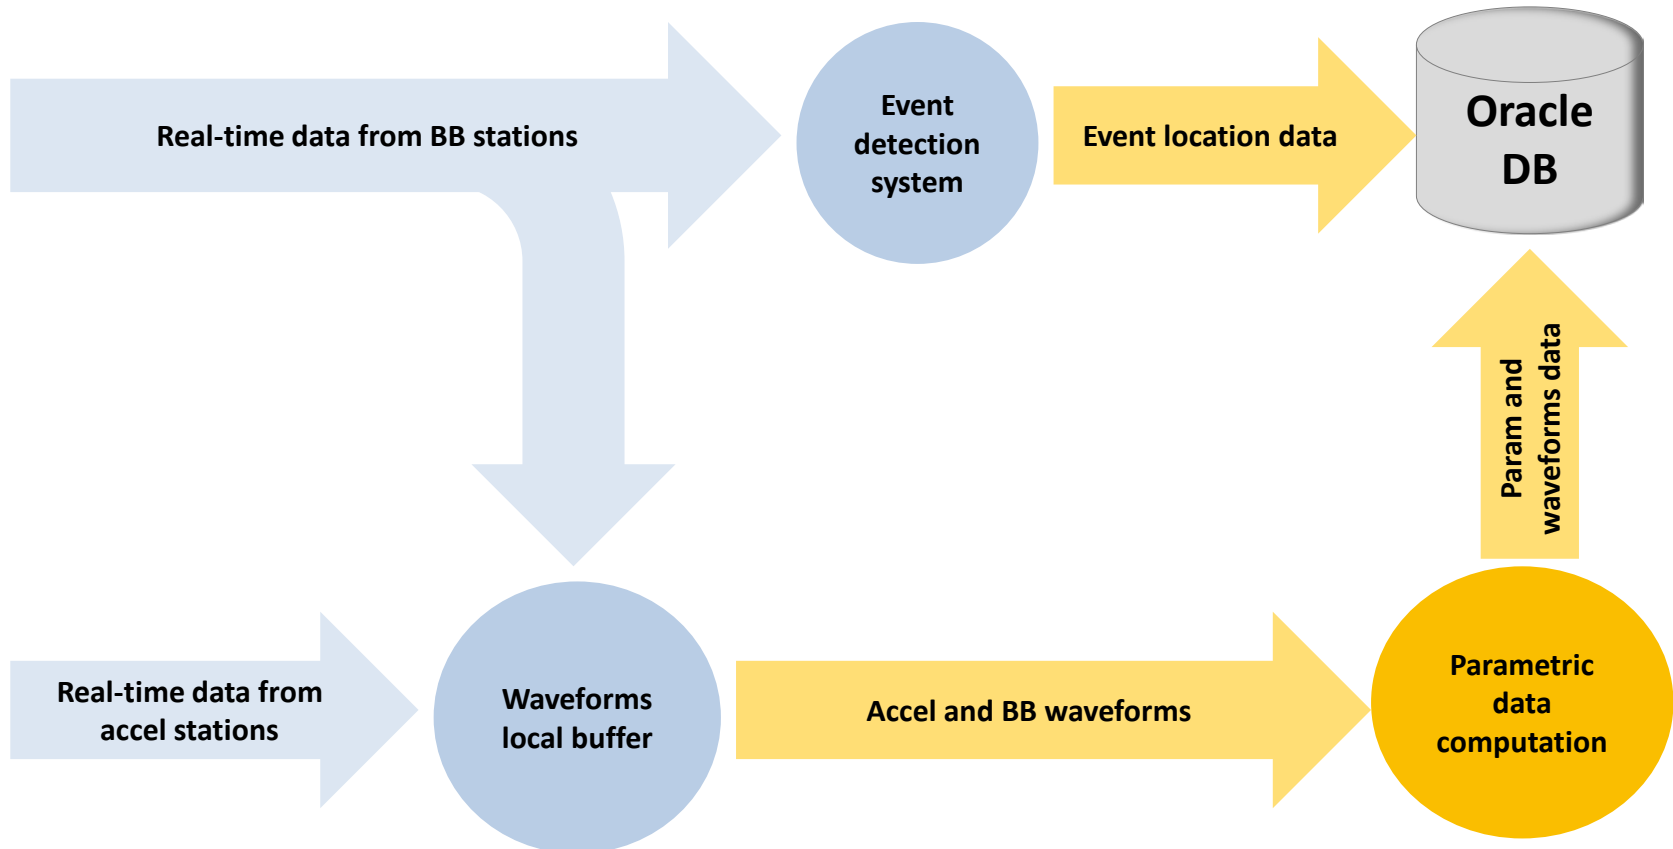

## **STRONG-MOTION NETWORK OF CATALONIA (IGC)**

In 2012  
 15 real time stations  
 2 local stations

Devices: Guralp CMG-5 + GPS + ADSL

- ✓ Communications systems: ADSL (Internet), Government intranet or Wimax.
- ✓ Continuous real-time data reception of accelerometric stations at 200 sps