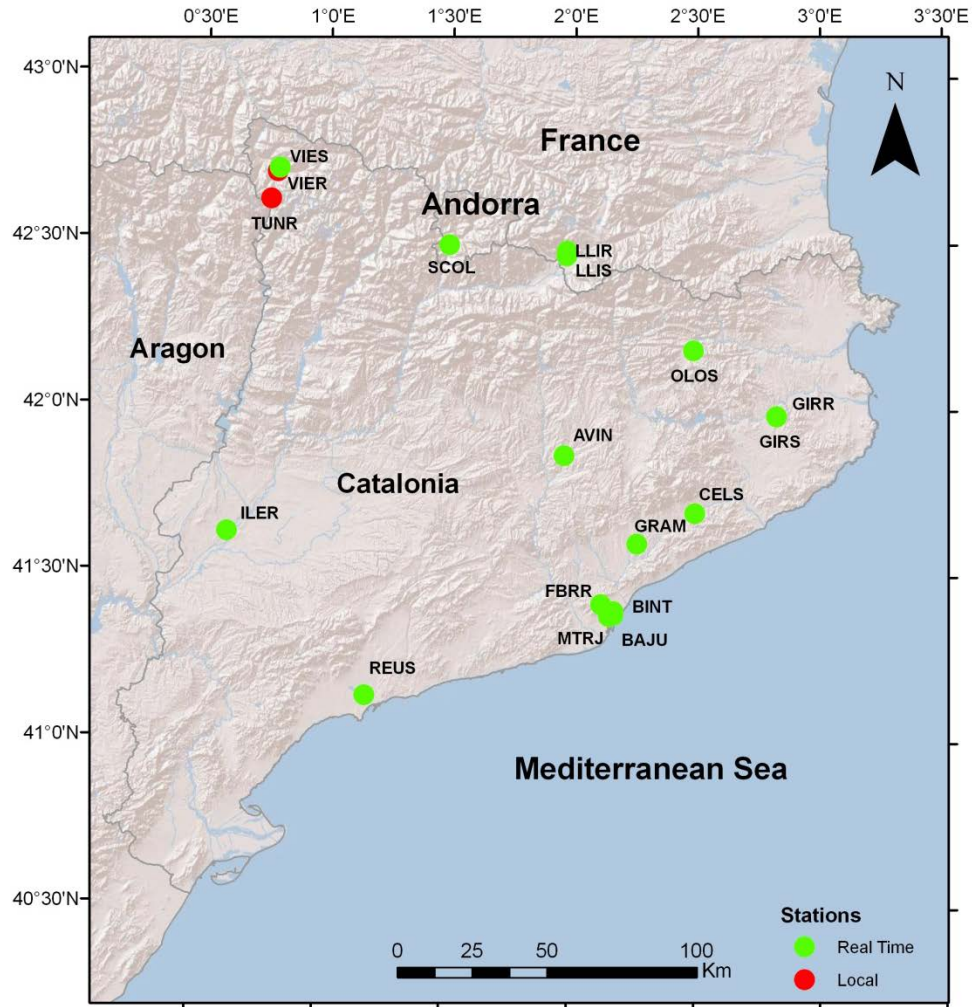

## **STRONG-MOTION NETWORK OF CATALONIA (IGC)**

In 2012  
 15 real time stations  
 2 local stations

Devices: Guralp CMG-5 + GPS + ADSL

- ✓ Communications systems: ADSL (Internet), Government intranet or Wimax.
- ✓ Continuous real-time data reception of accelerometric stations at 200 sps

| Period    | Number of seisms | Magnitude | Number records | Number stations |
|-----------|------------------|-----------|----------------|-----------------|
| 1996-2008 | 71               | 1.0 - 5.2 | 345            | 10              |